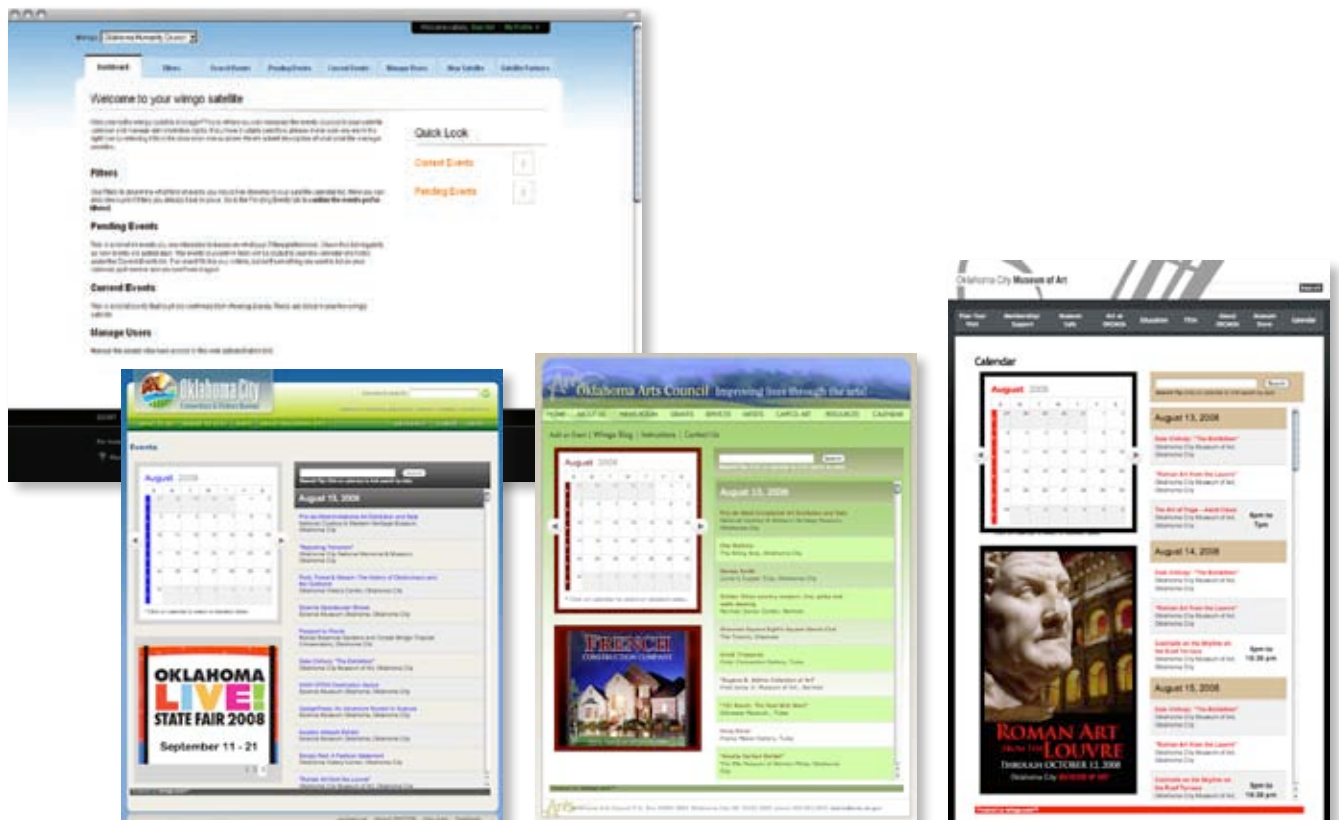

Wimgo™ Satellite Calendar

The wimgo™ Sattelite calendar allows you to have a calendar, powered by the wimgo™ database on your website. The wimgo™ Satellite is a piece of html code that is embedded on your website. You have complete control over the look and feel of your wimgo™ Satellite, so it can match the style of your website.

There are four elements to a wimgo™ Satellite:

The Calendar

Users can customize or narrow their search by clicking through the months or selecting certain weeks or days on the wimgo™ Satellite Calendar.

The Search Bar

The search bar is a wimgo™ powered search of events listed on your calendar, not the entire wimgo™ database. That way, you are specifically highlighting events on your website.

The Ad Space

There are two models for the ad space on a wimgo™ Satellite. The Free Model places an ad on your website that is populated by OPUBCO Communications Group. The Leased Model gives you the ability to utilize the ad space on your satellite to promote your events, use as a development tool or any other way you would like for a monthly fee of $1,000.

wimgo™ Marketing Message

At the bottom of every calendar, it denotes that the calendar is powered by wimgo™.

For more information about wimgo™ Satellite Calendars, please contact (405) 475.3219 or (405) 475.3947.